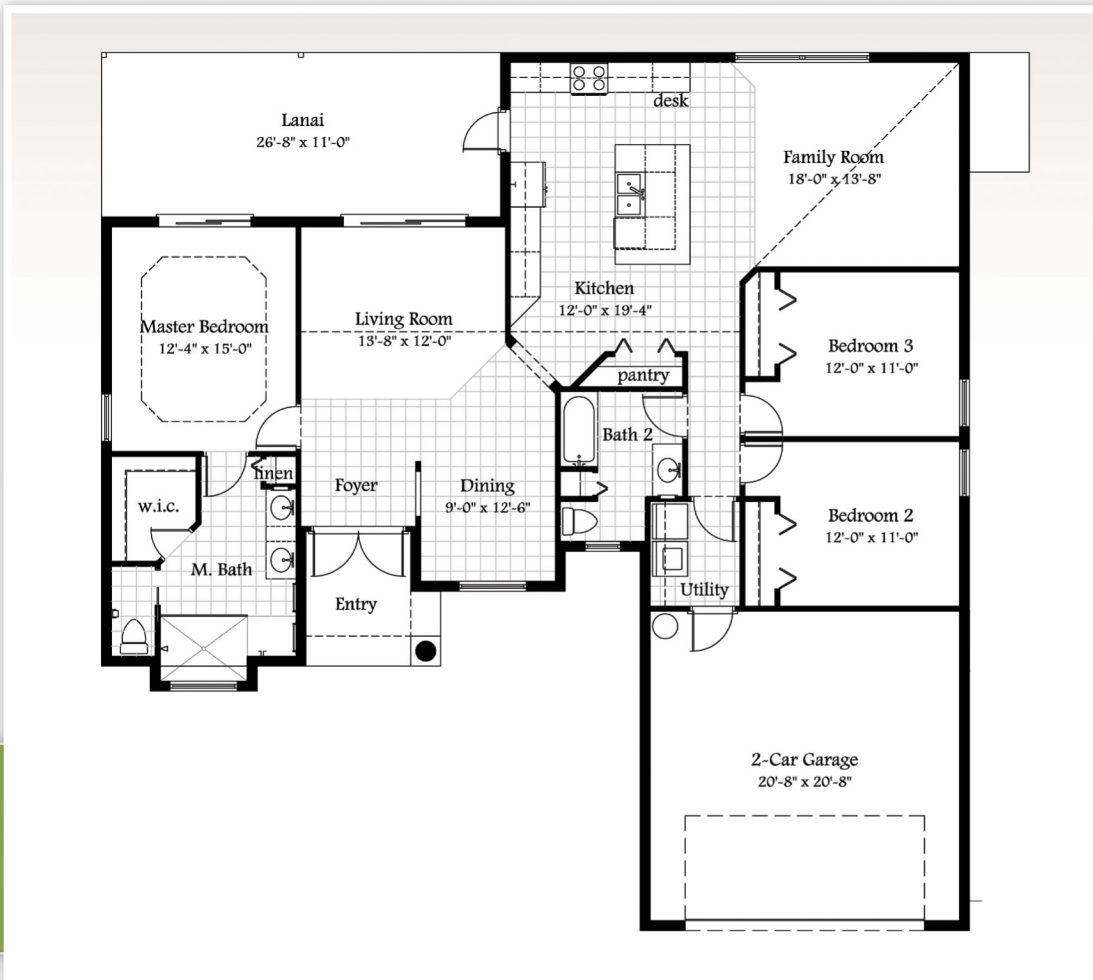

AURORA 3 BED 2 BATH 1,854SF

EQUITY

REALTY

Here, Relationships Matter

Front View

LIVING AREA 1,854 Sq. Ft.
 Entry 73 Sq. Ft.
 Garage 477 Sq. Ft.
 Lanai 293 Sq. Ft.
 TOTAL AREA 2,697 Sq. Ft.

Equity Realty
 10600 Tamiami Tr N. #603
 Naples, FL 34108